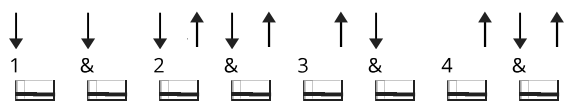

Good Riddance Time Of Your Life chords by Green Day

Difficulty: novice
Tuning: E A D G B E
Key: G

CHORDS

STRUMMING

INTRO, VERSE 1, CHORUS 1, LAST CHORUS, ENDING 95 bpm

INTERLUDE 1 95 bpm

VERSE 2, CHORUSES 2 & 3 95 bpm