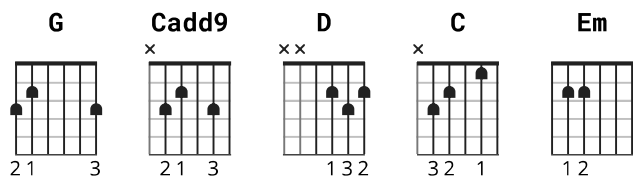

Good Riddance Time Of Your Life chords by Green Day

Difficulty: novice
Tuning: E A D G B E
Key: G

CHORDS

STRUMMING

INTRO, VERSE 1, CHORUS 1, LAST CHORUS, ENDING 95 bpm

INTERLUDE 1 95 bpm

VERSE 2, CHORUSES 2 & 3 95 bpm