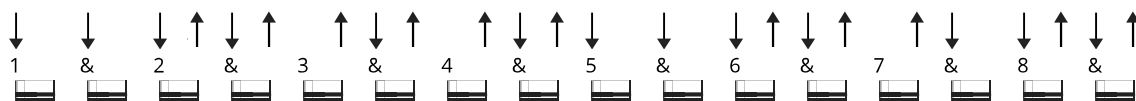

Good Riddance Time Of Your Life chords by Green Day

Difficulty: novice
Tuning: E A D G B E
Key: G

CHORDS

STRUMMING

INTRO, VERSE 1, CHORUS 1, LAST CHORUS, ENDING 95 bpm

INTERLUDE 1 95 bpm

VERSE 2, CHORUSES 2 & 3 95 bpm