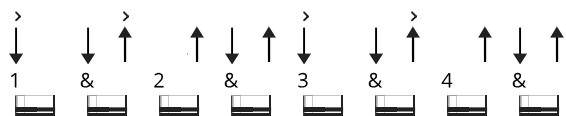

Good Riddance Time Of Your Life chords by Green Day

Difficulty: novice
Tuning: E A D G B E
Key: G

CHORDS

STRUMMING

INTRO, VERSE 1, CHORUS 1, LAST CHORUS, ENDING 95 bpm

INTERLUDE 1 95 bpm

VERSE 2, CHORUSES 2 & 3 95 bpm