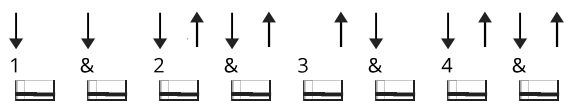

[Intro]

G G Cadd9 D

G G Cadd9 D

[Verse 1]

G

C

D

Another turning point a fork stuck in the road,

G

C

D

Time grabs you by the wrist, and directs you where to go

Em

D

C

G

So make the best of this test and don't ask why

Em

D

C

G

It's not a question but a lesson learned in time