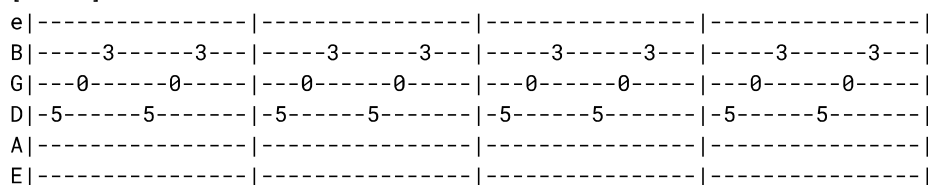

# Wake Me Up When September Ends chords by Green Day

Difficulty: novice

Tuning: E A D G B E

Key: G

## CHORDS

[Intro]

[Verse 1]

**G** **D/F#**  
 Summer has come and passed  
**Em** **D**  
 The innocent can never last  
**C** **Cm** **G**  
 Wake me up when September ends  
**G** **D/F#**  
 Like my fathers' come to pass  
**Em** **D**  
 Seven years has gone so fast  
**C** **Cm** **G** **D/F#**  
 Wake me up when September ends

[Chorus]

**Em** **Bm**  
 Here comes the rain again  
**C** **G** **D/F#**  
 Falling from the stars  
**Em** **Bm**  
 Drenched in my pain again  
**C** **D**  
 Becoming who we are

**G** **D/F#**  
 As my memory rests  
**Em** **D**  
 But never forgets what I lost  
**C** **Cm** **G**  
 Wake me up when September ends

[Solo]

**Em Bm C G D/F#**  
**Em Bm C Dsus4 D Dsus4 D**

[Verse 3]

**G** **D/F#**  
Summer has come and passed  
**Em** **D**  
The innocent can never last  
**C** **Cm** **G**  
Wake me up when September ends