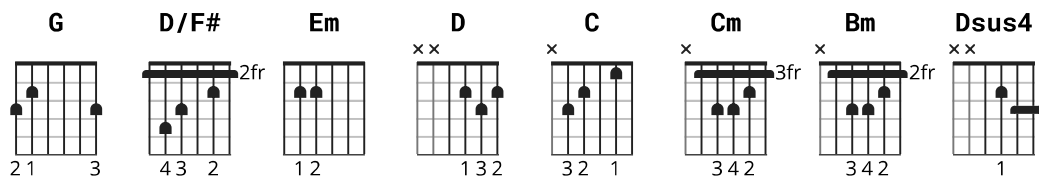

# Wake Me Up When September Ends chords by Green Day

Difficulty: novice

Tuning: E A D G B E

Key: G

## CHORDS

[Intro]

[Verse 1]

**G** **D/F#**  
 Summer has come and passed  
**Em** **D**  
 The innocent can never last  
**C** **Cm** **G**  
 Wake me up when September ends  
**G** **D/F#**  
 Like my fathers' come to pass  
**Em** **D**  
 Seven years has gone so fast  
**C** **Cm** **G** **D/F#**  
 Wake me up when September ends

[Chorus]

**Em** **Bm**  
 Here comes the rain again  
**C** **G** **D/F#**  
 Falling from the stars  
**Em** **Bm**  
 Drenched in my pain again  
**C** **D**  
 Becoming who we are

**G** **D/F#**  
 As my memory rests  
**Em** **D**  
 But never forgets what I lost  
**C** **Cm** **G**  
 Wake me up when September ends

[Solo]

**Em Bm C G D/F#**  
**Em Bm C Dsus4 D Dsus4 D**

[Verse 3]

**G** **D/F#**  
Summer has come and passed  
**Em** **D**  
The innocent can never last  
**C** **Cm** **G**  
Wake me up when September ends