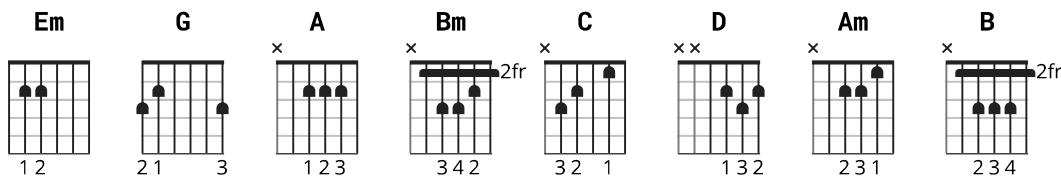

Willow chords by Jasmine Thompson

Difficulty: intermediate

Capo: 4th fret

CHORDS

Jasmine Thompson (YouTube: TantrumsJas) - Willow

Album: Under the Willow Tree EP

Released: October 2013

Lyrics taken from Jasmine's website (<http://tantrumjas.bandcamp.com/track/willow-2>)

Tabbed by: KDavies

Chords are from listening and working it out by ear so are as close as I could work out - written in Eb, so I transposed to make the chords easier! Hope you enjoy - its a lovely song!

Willow

Capo 4 - original

Verse 1:

Em **G**
Down by the water, under the willow
A **Bm**
Sits a lone ranger, minding the willow
Em **G** **Em**
He and his wife, once lived happily
A **Bm**
Planted a seed, that grew through the reeds

Verse 2:

Em **G**
Mr. & Mrs., dreamed of a willow
A **Bm**
Carving their names, into their willow
Em **G** **Em**
If he had spoken, love would return
A **Bm**
spoken inside, too soft to be heard

C **G**
Summers and winters, through snowy Decembers
Bm **Em**
Sat by the water, remembering embers
C **G** **Bm** **D**
Missing out the lives that they once had before