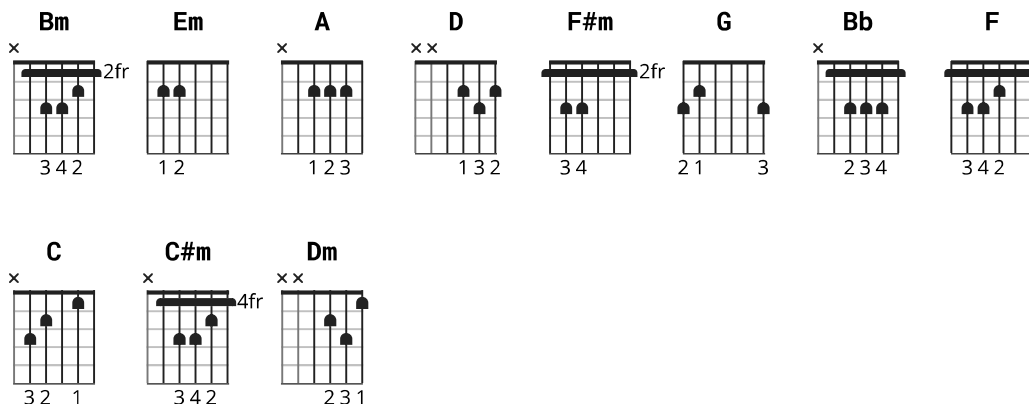

Pine Point chords by PUP

Difficulty: novice

Tuning: E A D G B E

Key: Bm

CHORDS

[Verse]

Bm **Em**
 Oh in Pine Point, where I was born
A
 The roads are all overgrown
D **F#m**
 And no one's lived there for years
Bm **Em**
 The town was never the same
A
 The mine was closed in '88
D **F#m**
 And everyone disappeared
Bm
 In Pine Point, '86,
Em **A**
 Older brother died when we were kids
D **F#m**
 His best friend was wasted at the wheel
Bm **Em**
 Oh in Pine Point nothing but memories
A **D** **F#m**
 The abandoned cemetery where we buried our family

[Pre-Chorus]

G **Bm**
 I hope you know what you're doing

[Chorus]

Bm
 Oh in Pine Point
Em
 Where I kept my eye on the prize

A **D** **F#m**
And it was you, it was you

Bm
Oh in Pine Point

Em
Where I kept my eye on the prize