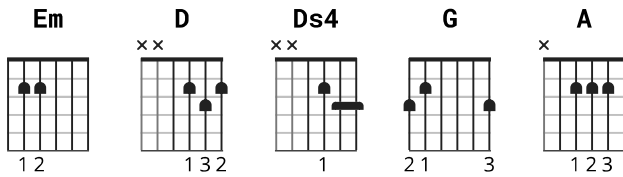

Scarborough Fair chords by Simon & Garfunkel

Difficulty: intermediate

CHORDS

[Verse 1]

Em D Ds4 D Em
Are you goin' to Scarborough Fair?
G Em G A Em
Parsley, sage, rosemary, and thyme
Em G D Ds4 D Ds4 D
Remember me to one who lives there
Em D Em
She once was a true love of mine

[Verse 2]

Em D Ds4 D Em
Tell her to make me a cambric shirt
(On the side of a hill in the deep forest green)
G Em G A Em
Parsley, sage, rosemary, and thyme
(Tracing a sparrow on snow-crested ground)
Em G D Ds4 D Ds4 D
Without no seams nor needlework
(Blankets and bedclothes the child of the mountain)
Em D Em
Then she'll be a true love of mine
(Sleeps unaware of the clarion call)

[Verse 3]

Em D Ds4 D Em
Tell her to find me an acre of land
(On the side of a hill, a sprinkling of leaves)
G Em G A Em
Parsley, sage, rosemary, and thyme
(Washes the grave with silvery tears)
Em G D Ds4 D Ds4 D
Between the salt water and the sea strands
(A soldier cleans and polishes a gun)
Em D Em
Then she'll be a true love of mine

[Verse 4]

Em **D Ds4 D Em**
Tell her to reap it in a sickle of leather
(War bellows, blazing in scarlet battalions)
G Em G A Em
Parsley, sage, rosemary, and thyme
(Generals order their soldiers to kill)
Em G D Ds4 D Ds4 D
And gather it all in a bunch of heather
(And to fight for a cause they've long ago forgotten)
Em D Em
Then she'll be a true love of mine