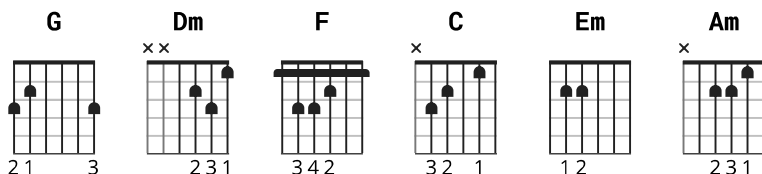

# Lonely Man Of Winter chords by Sufjan Stevens

Difficulty: novice

Tuning: E A D G B E

Key: C

## CHORDS

[Intro]

**G Dm F C** x2

[Verse 1]

**G** **Dm**  
In the world that you would make up  
**F** **C**  
With unicorns and buffalo backs  
**G** **Dm**  
I know that you would wake up  
**F** **C**  
With the sunny side touching your back

[Verse 2]

**Em** **Dm**  
Oh, I would rate the future  
**F** **Am**  
If I could put a finger on it  
**Em** **Dm**  
But I have no idea  
**F** **Am**  
If what I want is better than this

[Chorus]

Em Dm  
Is it the lonely man of winter?  
F Am  
I could put my finger on that  
Em Dm  
Is it the lonely drive to Denver?  
F C  
The loneliness of Hoppington's hat