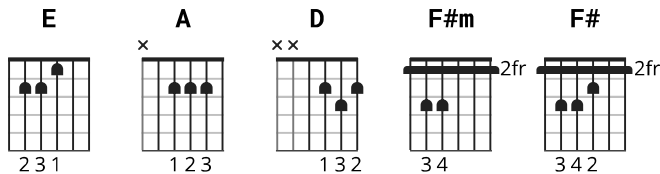

The Man Of Metropolis Steals Our Hearts chords by Sufjan Stevens

Difficulty: novice

Tuning: E A D G B E

Key: E

CHORDS

[Intro]

E

E A D F#m x4

[Verse 1]

E A D
Trouble falls in my home
F#m E
Troubled man, troubled stone
A D
Turn a mountain of lies
F#m E
Turn a card for my life
A D
Man of Steel, Man of Heart
F#m E
Tame our ways, if we start
A D
To devise something more
F#m
Something half ways

[Chorus]

E A D F#m
Only a steel man came to recover
E A D F#m
If he had run from gold, carry over
E A D F#m
We celebrate our sense of each other
E A D F#m
We have a lot to give one another

[Verse 2]

E A D
I took a bus to the lake

F#m E
Saw the monument face
A D
Yellow tides, golden eyes
F#m E
Red and white, red and wise
A D
Raise the flag, summer home
F#m E
Parted hair, part unknown
A D
If I knew what I read
F#m
I'll send it half ways