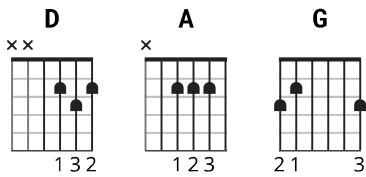

# Crane Wife 3 chords by The Decemberists

Difficulty: novice

## CHORDS

Its all in muted downstrokes until each chord change. Its an open down up then down on new chord. Then right back to muted down strokes.

[Intro]

D A G (2X)

[Verse]

D A G  
And under the boughs unbound  
D A G  
All clothed in a snowy shroud  
D A G  
She had no heart so hardened  
D A G  
All under the boughs unbound

D A G (2x)  
D A G  
Each feather it fell from skin  
D A G  
Till threadbare she grew thin  
D A G  
How were my eyes so blinded  
D A G  
Each feather it fell from skin

[Refrain]

D A G  
And I will hang my head hang my head low  
D A G  
And I will hang my head hang my head low

D A G (2X)

[Verse]

D A G  
A gray sky, a bitter sting  
D A G  
A rain cloud, a crane on wing  
D A G  
All out beyond horizons ohhhhhhhh  
D A G  
A gray sky, a bitter sting

[Refrain]

D A G  
And I will hang my head hang my head low (7X)